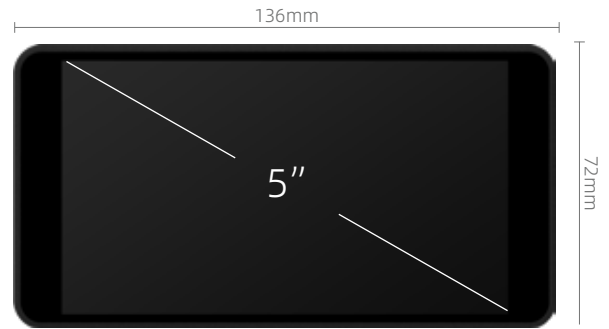

PRODUCT INTRODUCTION

Basic Parameters

Screen Size	5"
Color Gamut	98% P3
Resolution	1920x1080
Viewing Angle	178°H/178°V
Brightness	500nit
Dimension	136x72x18.3mm
Contrast Ratio	1000:1
Weight	150g
Color Depth	10bit(8+2FRC)
Color Gamut	100% P3
Material	PC
Power Input	7-24V
Maximum Power	7W

Software Function

3D LUT	New Peaking	Peaking Frame
Luma Waveform	Luma Histogram	RGB Waveform
Anamorphic	ARRI False Color	False Color
Peaking	Guides	Zebra
Cross Hair	Check Field	HDR(HLG)
Grids	Touch Screen	Custom RGB
Backlight	Display Flip	Osd Flip
Image Brightness	Chroma	Sharpness
Contrast	Audio Meters	Color Temperature
Rectangle Crop	Tint	Battery (Level) Display

Interface

Video Input/Output	Input Interface: 4K30p HDMI Output Interface: 4K30p HDMI
Support Battery Model	Sony NP-F970/F960/F750/F550 Canon LP-E6
Power Input	7-24V
USB-A	Upgrade Firmware / Load 3D LUT / 5V2A Charger Input Power Supply
Audio Output	3.5mm Headphone Jack

HDMI Input Signal

4096x2160p@24Hz
3840x2160p@23.97Hz, 24Hz, 25Hz, 29.97Hz, 30Hz
1920x1080p@23.97Hz,24Hz,25Hz,29.97Hz,30Hz,50Hz,59.94Hz,60Hz
1920x1080psf@23.97Hz, 24Hz, 25Hz, 29.97Hz, 30Hz
1920x1080i@50Hz, 59.94Hz, 60Hz
1280x720p@50Hz, 59.94Hz, 60Hz
720x576p@50Hz
720x576i@50Hz
720x480p@50Hz, 59.94Hz, 60Hz
720x480i@50Hz, 59.94Hz, 60Hz

Compatible with Sony NP-F and Canon E6 Batteries