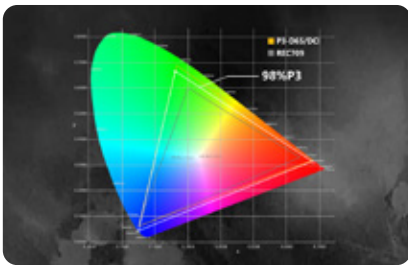

3D LUT

RGB Waveform

4K HDMI
Input/Output

New Peaking

Luma Waveform

Guides

Wide Color gamut

98% DCI-P3 Colour Gamut, Better color expression

Professional Monitor Functions

3D LUT/ New Peaking/RGB Waveform/Luma Waveform/Luma Histogram/Anamorphic

4K HDMI In/Out

Support 4K30p video signal input and output and backward compatible

New Peaking

New peaking algorithm to capture more focus

Wireframe Protection

Peakings no longer capture guide frames and grids

Customized Image Crop

Easily and clearly monitor the details of your images

Customized Peaking Range (Peaking Frame)

More intuitive More accurate

PRODUCT INTRODUCTION

Basic Parameters

Screen Size	5"
Color Gamut	98% P3
Resolution	1920x1080
Viewing Angle	178°H/178°V
Brightness	500nit
Dimension	136x72x18.3mm
Contrast Ratio	1000:1
Weight	150g
Color Depth	10bit(8+2FRC)
Color Gamut	100% P3
Material	PC
Power Input	7-24V
Maximum Power	7W