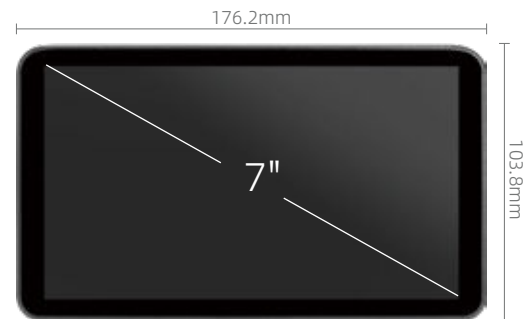

Software Function

* 3D LUT	New Peaking	Peaking Frame
RGB Waveform	Anamorphic	Luma Waveform
Peaking	Luma Histogram	ARRI False Color
Guides	False Color	Zebra
Cross Hair	Check Field	HDR(HLG)
Grids	Touch Screen	Custom RGB
Audio Meters	Backlight	Battery Voltage Checking
Brightness	Tint	Contrast
Color Temperature	Chroma	Display Flip
Sharpness	Rectangle Crop	Wireless Control Camera
3D LUT Output	Custom Fan	Camera Recording
Vertical Extension	Image Overlay	

* Monitor does not have 3D LUT storage, 3D LUT must be stored and loaded via USB stick

Interface

Video Input/Output	Input Interface : 4K30p HDMI Output Interface : 1080p60 HDMI
Support Battery Model	Sony NP-F970/F960/F750/F550
Power Input	7-24V
USB-A	Upgrade Firmware / Load 3D LUT / 5V2A Charger Input Power Supply
Audio Output	3.5mm Headphone Jack 3D LUT Output Anamorphic Lens Calibration Output
HDMI Output Function	UI Output Image Brightness, Tone, Contrast Adjustment Output

HDMI Input Signal

4096x2160p@24Hz
3840x2160p@23.97Hz, 24Hz, 25Hz, 29.97Hz, 30Hz
1920x1080p@23.97Hz, 24Hz, 25Hz, 29.97Hz, 30Hz, 50Hz, 59.94Hz, 60Hz
1920x1080psf@23.97Hz, 24Hz, 25Hz, 29.97Hz, 30Hz
1920x1080i@50Hz, 59.94Hz, 60Hz
1280x720p@50Hz, 59.94Hz, 60Hz
720x576p@50Hz
720x576i@50Hz
720x480p@50Hz, 59.94Hz, 60Hz
720x480i@50Hz, 59.94Hz, 60Hz

HDMI Output Signal

1920x1080p60Hz