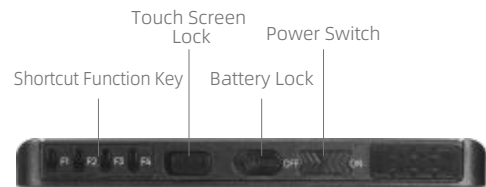

Software Function

* 3D LUT	New Peaking	Peaking Frame
RGB Waveform	Anamorphic	Luma Waveform
Peaking	Luma Histogram	ARRI False Color
Guides	False Color	Zebra
Cross Hair	Check Field	HDR(HLG)
Grids	Touch Screen	Custom RGB
Audio Meters	Backlight	Battery Voltage Checking
Brightness	Tint	Contrast
Color Temperature	Chroma	Display Flip
Sharpness	Rectangle Crop	Wireless Control Camera
3D LUT Output	Custom Fan	Camera Recording
Vertical Extension	Image Overlay	

* Monitor does not have 3D LUT storage, 3D LUT must be stored and loaded via USB stick

Interface

Video Input/Output	Input Interface : 4K30p HDMI Output Interface : 1080p60 HDMI
Support Battery Model	Sony NP-F970/F960/F750/F550
Power Input	7-24V
USB-A	Upgrade Firmware / Load 3D LUT / 5V2A Charger Input Power Supply
Audio Output	3.5mm Headphone Jack 3D LUT Output Anamorphic Lens Calibration Output
HDMI Output Function	UI Output Image Brightness, Tone, Contrast Adjustment Output

HDMI Input Signal

4096x2160p@24Hz
3840x2160p@23.97Hz, 24Hz, 25Hz, 29.97Hz, 30Hz
1920x1080p@23.97Hz, 24Hz, 25Hz, 29.97Hz, 30Hz, 50Hz, 59.94Hz, 60Hz
1920x1080psf@23.97Hz, 24Hz, 25Hz, 29.97Hz, 30Hz
1920x1080i@50Hz, 59.94Hz, 60Hz
1280x720p@50Hz, 59.94Hz, 60Hz
720x576p@50Hz
720x576i@50Hz
720x480p@50Hz, 59.94Hz, 60Hz
720x480i@50Hz, 59.94Hz, 60Hz

HDMI Output Signal

1920x1080p60Hz