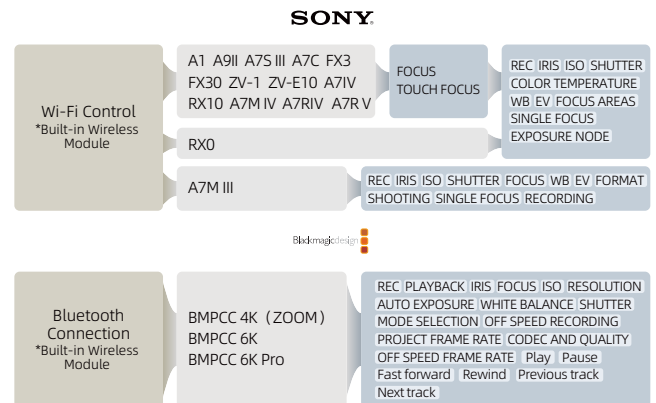

Software Function

* 3D LUT	New Peaking	Peaking Frame
RGB Waveform	Anamorphic	Luma Waveform
Peaking	Luma Histogram	ARRI False Color
Guides	False Color	Zebra
Cross Hair	Check Field	HDR(HLG)
Grids	Touch Screen	Custom RGB
Audio Meters	Backlight	Battery Voltage Checking
Brightness	Tint	Contrast
Color Temperature	Chroma	Display Flip
Sharpness	Rectangle Crop	Wireless Control Camera
3D LUT Output	Custom Fan	Camera Recording
Vertical Extension	Image Overlay	

* Monitor does not have 3D LUT storage, 3D LUT must be stored and loaded via USB stick

Interface

Video Input/Output	Input Interface : 4K30p HDMI Output Interface : 1080p60 HDMI
Support Battery Model	Sony NP-F970/F960/F750/F550
Power Input	7-24V
USB-A	Upgrade Firmware / Load 3D LUT / 5V2A Charger Input Power Supply
Audio Output	3.5mm Headphone Jack 3D LUT Output Anamorphic Lens Calibration Output
HDMI Output Function	UI Output Image Brightness, Tone, Contrast Adjustment Output

HDMI Input Signal

4096x2160p@24Hz
3840x2160p@23.97Hz, 24Hz, 25Hz, 29.97Hz, 30Hz
1920x1080p@23.97Hz, 24Hz, 25Hz, 29.97Hz, 30Hz, 50Hz, 59.94Hz, 60Hz
1920x1080psf@23.97Hz, 24Hz, 25Hz, 29.97Hz, 30Hz
1920x1080i@50Hz, 59.94Hz, 60Hz
1280x720p@50Hz, 59.94Hz, 60Hz
720x576p@50Hz
720x576i@50Hz
720x480p@50Hz, 59.94Hz, 60Hz
720x480i@50Hz, 59.94Hz, 60Hz

HDMI Output Signal

1920x1080p60Hz