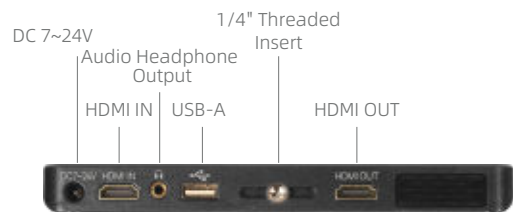

Software Function

* 3D LUT	New Peaking	Peaking Frame
RGB Waveform	Anamorphic	Luma Waveform
Peaking	Luma Histogram	ARRI False Color
Guides	False Color	Zebra
Cross Hair	Check Field	HDR(HLG)
Grids	Touch Screen	Custom RGB
Audio Meters	Backlight	Battery Voltage Checking
Brightness	Tint	Contrast
Color Temperature	Chroma	Display Flip
Sharpness	Rectangle Crop	Wireless Control Camera
3D LUT Output	Custom Fan	Camera Recording
Vertical Extension	Image Overlay	

* Monitor does not have 3D LUT storage, 3D LUT must be stored and loaded via USB stick

Interface

Video Input/Output	Input Interface : 4K30p HDMI Output Interface : 1080p60 HDMI
Support Battery Model	Sony NP-F970/F960/F750/F550
Power Input	7-24V
USB-A	Upgrade Firmware / Load 3D LUT / 5V2A Charger Input Power Supply
Audio Output	3.5mm Headphone Jack 3D LUT Output Anamorphic Lens Calibration Output
HDMI Output Function	UI Output Image Brightness, Tone, Contrast Adjustment Output

HDMI Input Signal

4096x2160p@24Hz
3840x2160p@23.97Hz, 24Hz, 25Hz, 29.97Hz, 30Hz
1920x1080p@23.97Hz, 24Hz, 25Hz, 29.97Hz, 30Hz, 50Hz, 59.94Hz, 60Hz
1920x1080psf@23.97Hz, 24Hz, 25Hz, 29.97Hz, 30Hz
1920x1080i@50Hz, 59.94Hz, 60Hz
1280x720p@50Hz, 59.94Hz, 60Hz
720x576p@50Hz
720x576i@50Hz
720x480p@50Hz, 59.94Hz, 60Hz
720x480i@50Hz, 59.94Hz, 60Hz

HDMI Output Signal

1920x1080p60Hz