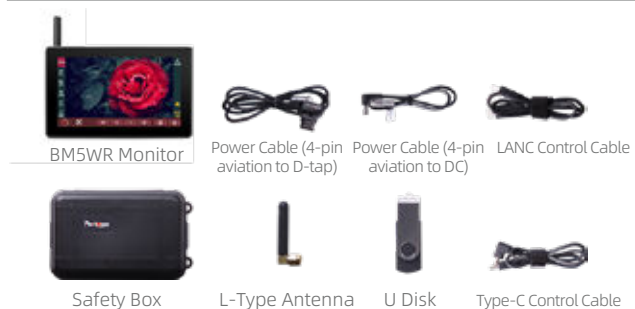

Software Function

3D LUT	HDR(HLG)	Screenshots
Anamorphic	Osd Flip	Rectangle Crop
New Peaking	False Color	Fan Adjustable
Histogram	H/V Delay	BMD SDI TALLY
Guides	Aspect	3D LUT SDI Output
Custom RGB	Zebra	HDMI to SDI Output
Check Field	Sharpness	Touch Switch (EXIT)
Grids	Chroma	High Precision Waveform
Audio Meters	Brightness	Battery (Level) Display
Tint	Contrast	Wired/wireless Camera Control
Backlight	Underscan	Cross Hair
Image Flip Automatically/Manually	1080p Refresh Rate Reduced to 1080i	
Control Tilt Motor and Cursor Display	Screenshot and Video Overlay	

HDMI Signal

1920x1080p@23.97Hz,24Hz,25Hz,29.97Hz,30Hz,50Hz,59.94Hz,60Hz
1920x1080psf@23.97Hz,24Hz,25Hz,29.97Hz,30Hz
1920x1080i@50Hz,59.94Hz,60Hz
1280x720p@50Hz,59.94Hz,60Hz
720x576i@50Hz
720x576p@50Hz
720x480p@59.94Hz,60Hz
720x480i@59.94Hz,60Hz

SDI Signal

1920x1080p@50fps,59.94fps,60fps
1920x1080p@50Hz,59.94Hz,60Hz,YUV422
1920x1080p@23.98Hz,24Hz,25Hz,29.94Hz,30Hz YUV444/YUV422
1920x1080psf@23.98Hz,24Hz,25Hz,29.97Hz,30Hz YUV444/YUV422
1920x1080i@50Hz,59.94Hz,60Hz YUV444/YUV422
1280x720p @50Hz,59.94Hz,60Hz YUV444/YUV422

Packing List

RED

Wi-Fi Control *Built-in Wireless Module	KOMODO KOMODO-X V-RAPTOR V-RAPTOR XL	REC | FOCUS | IRIS | SHUTTER | ISO | FPS | CT | EV | AUTO FOCUS | TOUCH FOCUS | MANUAL AUTO MODE SWITCHING
RCP2	KOMODO KOMODO-X V-RAPTOR V-RAPTOR XL	
5 pins to 4 pins Cable	DSMC2	REC | FOCUS | IRIS | SHUTTER | ISO | MENU | PLAYBACK | F1/F2/F3

SONY

LANC Control Cable	FS5 FS7 FX6 FX9	REC | IRIS | ZOOM | FOCUS | DIGITAL ZOOM | DISPLAY | FUNCTION | JOYSTICK | WHEEL | PLAYBACK | MENU
MULTI Control Cable	A9I A9II A7M II A7R II A7S II A7M III A7R III A7S III A7R IV A7M IV A6000 A6300 A6400 A6500 RX100 RX02 FX3 FX30	REC | TAKE PHOTOS | IRIS | ISO | SHUTTER | ZOOM | SINGLE FOCUS
TYPE-C(USB-C) Control Cable	A1 A7C ZV-E10 ZV-1 A9 II A7M III A7R III A7S III A7R IV A7M IV FX3 FX30	
Wi-Fi Control *Built-in Wireless Module	A1 A9II A7S III A7C FX3 FX30 ZV-1 ZV-E10 A7IV RX10 A7M IV A7RIV A7RV	FOCUS | TOUCH FOCUS | REC | IRIS | ISO | SHUTTER | COLOR TEMPERATURE | WB | EV | FOCUS AREAS | SINGLE FOCUS | EXPOSURE NODE
	RX0	
	A7M III	REC | IRIS | ISO | SHUTTER | FOCUS | WB | EV | FORMAT | SHOOTING | SINGLE FOCUS | RECORDING
Bluetooth Connection *Built-in Wireless Module	BMPCC 4K (ZOOM) BMPCC 6K BMPCC 6K Pro	REC | PLAYBACK | IRIS | FOCUS | ISO | RESOLUTION | AUTO EXPOSURE | WHITE BALANCE | SHUTTER | MODE SELECTION | OFF SPEED RECORDING | PROJECT FRAME RATE | CODEC AND QUALITY | OFF SPEED FRAME RATE

Blackmagic

LANC Control Cable	BLACKMAGIC URSA MINI 4K BLACKMAGIC URSA MINI 4.6K BLACKMAGIC URSA MINI PRO 4.6K G2 BLACKMAGIC URSA BROADCAST BLACKMAGIC CINEMA CAMERA 2.7K BLACKMAGIC CINEMA CAMERA 4K BLACKMAGIC MICRO STUDIO CAMERA 4K	REC | IRIS | AUTO IRIS | AUTO FOCUS | MANUAL FOCUS

Canon

LANC Control Cable	C700 PL C700 GSPL C300 MARK II C300 MARK II PL C300 MARK III C200 C200 B C100 C100 MARK II	REC | IRIS | FOCUS | DIGITAL ZOOM | DISPLAY | FUNCTION | JOYSTICK | PLAYBACK | MENU
TYPE-C(USB-C) Control Cable	EOS R	REC | IRIS | ISO | SHUTTER | SHOOTING | AUTO FOCUS | REAL-TIME PREVIEW | MANUAL FOCUS
MICRO USB Control Cable	1DX 1DX MARK II 5DS 5DS R 5D MARK IV	
MINI USB Control Cable	5D MARK III 5D MARK II 6D 6D MARK II 80D	

Panasonic

TYPE-C(USB-C) Control Cable	S1 S5 G9 GH6 S1H S1R GH5II S5 II	TOUCH FOCUS | REC | ISO | IRIS | WB | AUTO FOCUS | FOCUS +/- | COLOR TEMPERATURE | SHUTTER | SHOOTING
	BGH1 BS1H	TOUCH FOCUS | Control the native menu

TILTA

TILTA Nucleus N/M Control Cable	NUCLEUS - N NUCLEUS - M	CAL RUN | AB LIMIT

Z CAM

LANC Control Cable	E2 S6 (eND) E2 F6 (eND) E2	REC | IRIS | ISO | ZOOM | TOUCH FOCUS | SHUTTER(ANGLE/SPEED) | FRAME | MANUAL AUTO MODE SWITCHING | RESOLUTION | MANUAL FRAME | PLAYBACK | COLOR TEMPERATURE | FN | F1/F2/F3 | MENU | OK BUTTON | UP/DOWN BUTTON | MANUAL FOCUS

REC Key

LANC Control Cable		WIRELESS RECORDING EXPANSION | CAMERA RECORDING