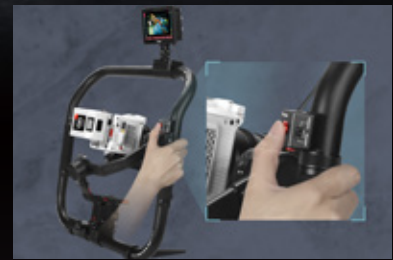

### Wireless Touch Control Sony Cameras

Wireless control KOMODO / BMPCC 4K / BMPCC 6K / BMPCC 6K Pro, Video Real-Time Eyes Focus

### Custom JPG Picture Freeze Frame

After capturing an image, it can be compared with real-time video by semi-transparent image superposition

Note: Must be a 16:9 1920x1080 jpg image

### Connected to REC KEY

REC KEY can be the record switch of cameras when connecting BM5WR. At the same time REC KEY can also be used independently as a record switch of camera which has the remote port